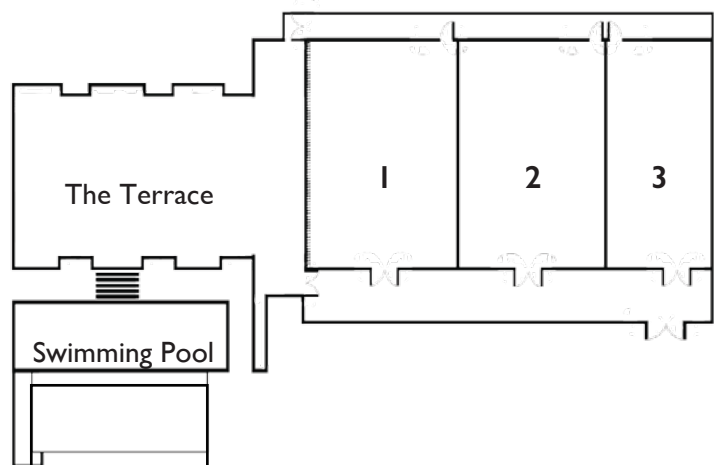

Princess & Terrace

Function Room Capacities and Dimensions

Venue	Floor Area sq m	Capacity			
		Banquet	Cocktail	Theatre	Classroom
The Srinakarin Hall	464	400	600	600	280
The Srinakarin 1	272	200	300	250	160
The Srinakarin 2	192	120	200	160	90
Princess 1	107	60	80	80	45
Princess 2	107	60	80	80	45
Princess 3	76	50	60	60	36
Pool area	222	150	200	-	-
Boardroom 1	51	-	-	50	24
Boardroom 2	48	-	-	50	24
Boardroom 3	37	-	-	30	12
The Library 1	95	60	80	80	45
The Library 2	45	20	30	30	24