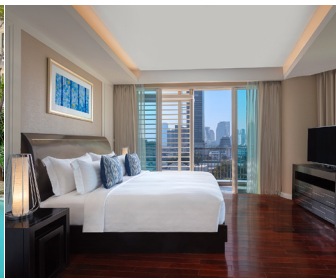

Dusit

SUITES HOTEL
RATCHADAMRI · BANGKOK

Swimming Pool

Premium Suite

Deluxe Suite Living Room

Dusit Gourmet

First all – Suites hotel, in an exclusive neighbourhood near the city's commercial heart.

Surrounded by lush parks and fine restaurants, Dusit Suites Hotel Ratchadamri, Bangkok offers short and long term stays in the city's most exclusive neighbourhoods. Unwind in the outdoor Jacuzzi shaded by waterfalls. Or simply relax in our spacious suites with all modern conveniences.

Breakfast

Premium Suite Balcony

Suite Living Room

Fitness

Accommodation

Relax in your spacious haven, amidst the bustling streets below. Choose from 97 One-Bedroom and Two-Bedroom Suites, among the largest serviced apartments the city has to offer. Both short-term and long-term accommodation are available for the business traveller, family on holidays, or new Bangkok resident.

One Bedroom Premium Suite

Our One Bedroom Premium Suites come with views over the Royal Bangkok Sports Club and Lumpini Park from balconies in both the living room and bedroom. Measuring 77 to 87 sqm, guests have a choice of king-size or twin queen beds. The à la mode en-suite bathroom features terracotta tiles and black marble. A separate kitchen and dining area provides a hob, microwave and fridge-freezer.

Two Bedrooms Deluxe Suite

Step into comfortable city living with views of the Bangkok city skyline from our Two Bedroom Deluxe Suites. Each of these apartments covers 156 sqm incorporating two bedrooms, living area and kitchen.. The master bedroom features a king-size bed, en-suite bathroom and its own balcony, while the second bedroom features a shower room and twin queen beds.