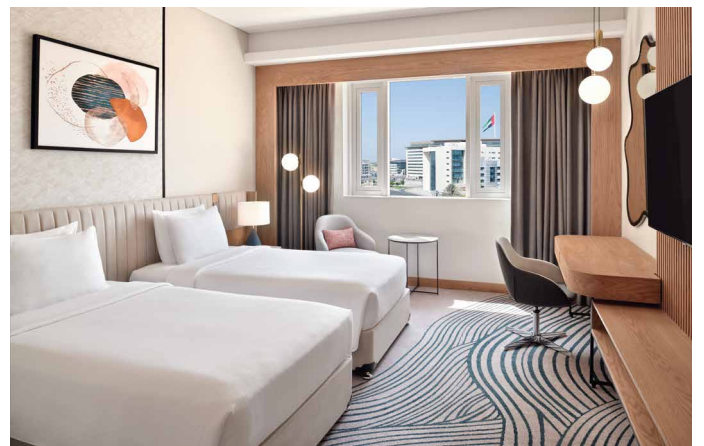

### **Hotel Services**

We offer our guests 252 newly renovated guest rooms and suites with state-of-art amenities. The hotel caters to leisure and business travelers drawn to its central location in the heart of the city and close to Jumeirah beach. We provide a broad scope of facilities and services including choices of great restaurants and bars to suit all taste buds like Ginger-our signature Pan Asian restaurant, Cuisines-our vibrant all-day dining restaurant, The Plaza, our unique welcoming experience, including a coffee lounge, The Docks-our pub and Pool deck bar and lounge. We also provide our guests a state-of-the-art meeting and banqueting dedicated floor including a business lounge and business centre. Our fitness centre and Spa facilities includes a rooftop swimming pool with spectacular views of the Burj Khalifa.

## Guest Room Amenities

Enjoy the comfort of our Standard and Premium Rooms offering the choice of single king-sized or twin-sized beds. Our Premium Rooms perfect for business and leisure with extra space and our well-appointed Suites takes comfort to the next level. Our comfortable rooms and suites include a private bathroom with a rain shower area, bathtub, and toiletries. It has also a 55-inch flat –screen TV, free in-room tea and coffee making facilities, a daily change of free mineral water, Safe box, Air conditioning, Iron and Iron board, Working desk, Hairdryer, Telephone, Satellite channels, Cable Channels, Minibar. Whether you have a large business meeting to prepare for in the morning or simply exploring one of Dubai’s many attractions, leave all your worries to us!