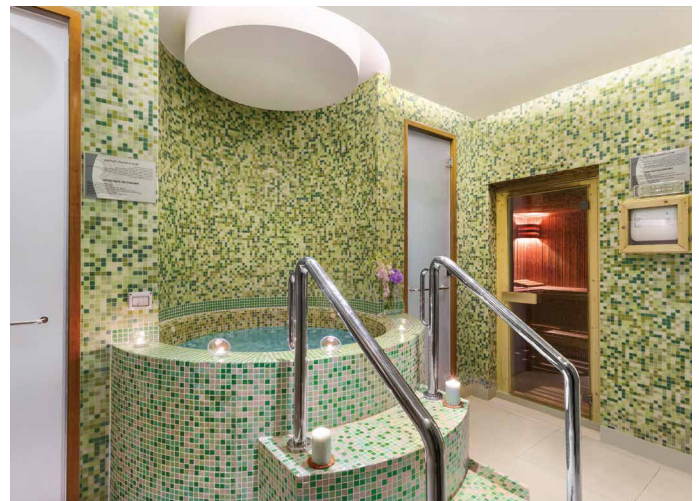

Business and Meeting Facilities

Crowne Plaza Dubai Jumeirah is an ideal venue for events, conferences, seminars and casual get-togethers. The hotel offers a choice of 4 meeting rooms including 2 large meeting rooms equipped with the latest conference visual equipments and high-speed internet connectivity.

Room	Area (M²)	Boardroom		U Shape		Classroom		Theatre		Banquet		Reception	
		Normal Days	Covid Restrictions	Normal Days	Covid Restrictions	Normal Days	Covid Restrictions	Normal Days	Covid Restrictions	Normal Days	Covid Restrictions	Normal Days	Covid Restrictions
Al Mina	127	45	30	40	28	80	56	90	63	90	63	100	70
Jumeirah	120	40	28	30	21	60	42	80	56	80	56	100	70
Al Wasl	46	14	9	-	-	-	-	-	-	-	-	-	-
Al Diyafah	37	10	7	-	-	-	-	-	-	-	-	-	-
Magnum	163	-	-	-	-	-	-	-	-	-	-	90	63

Location

It’s so easy to find us. We’re located 12 km away from Dubai International Airport in the popular Jumeirah area and opposite Etihad Museum. With its proximity to Dubai’s business hub and entertainment/ retail options, the hotel is ideal for business and leisure travelers.

Crowne Plaza Dubai Jumeirah

T. +971 4 702 7000 F. +971 4 702 7099 E. info@crowneplazajumeirah.com W. crowneplaza.com/dubaijumeirah
A. P.O. Box 121122, Al Mina Road, Jumeirah, Dubai, United Arab Emirates