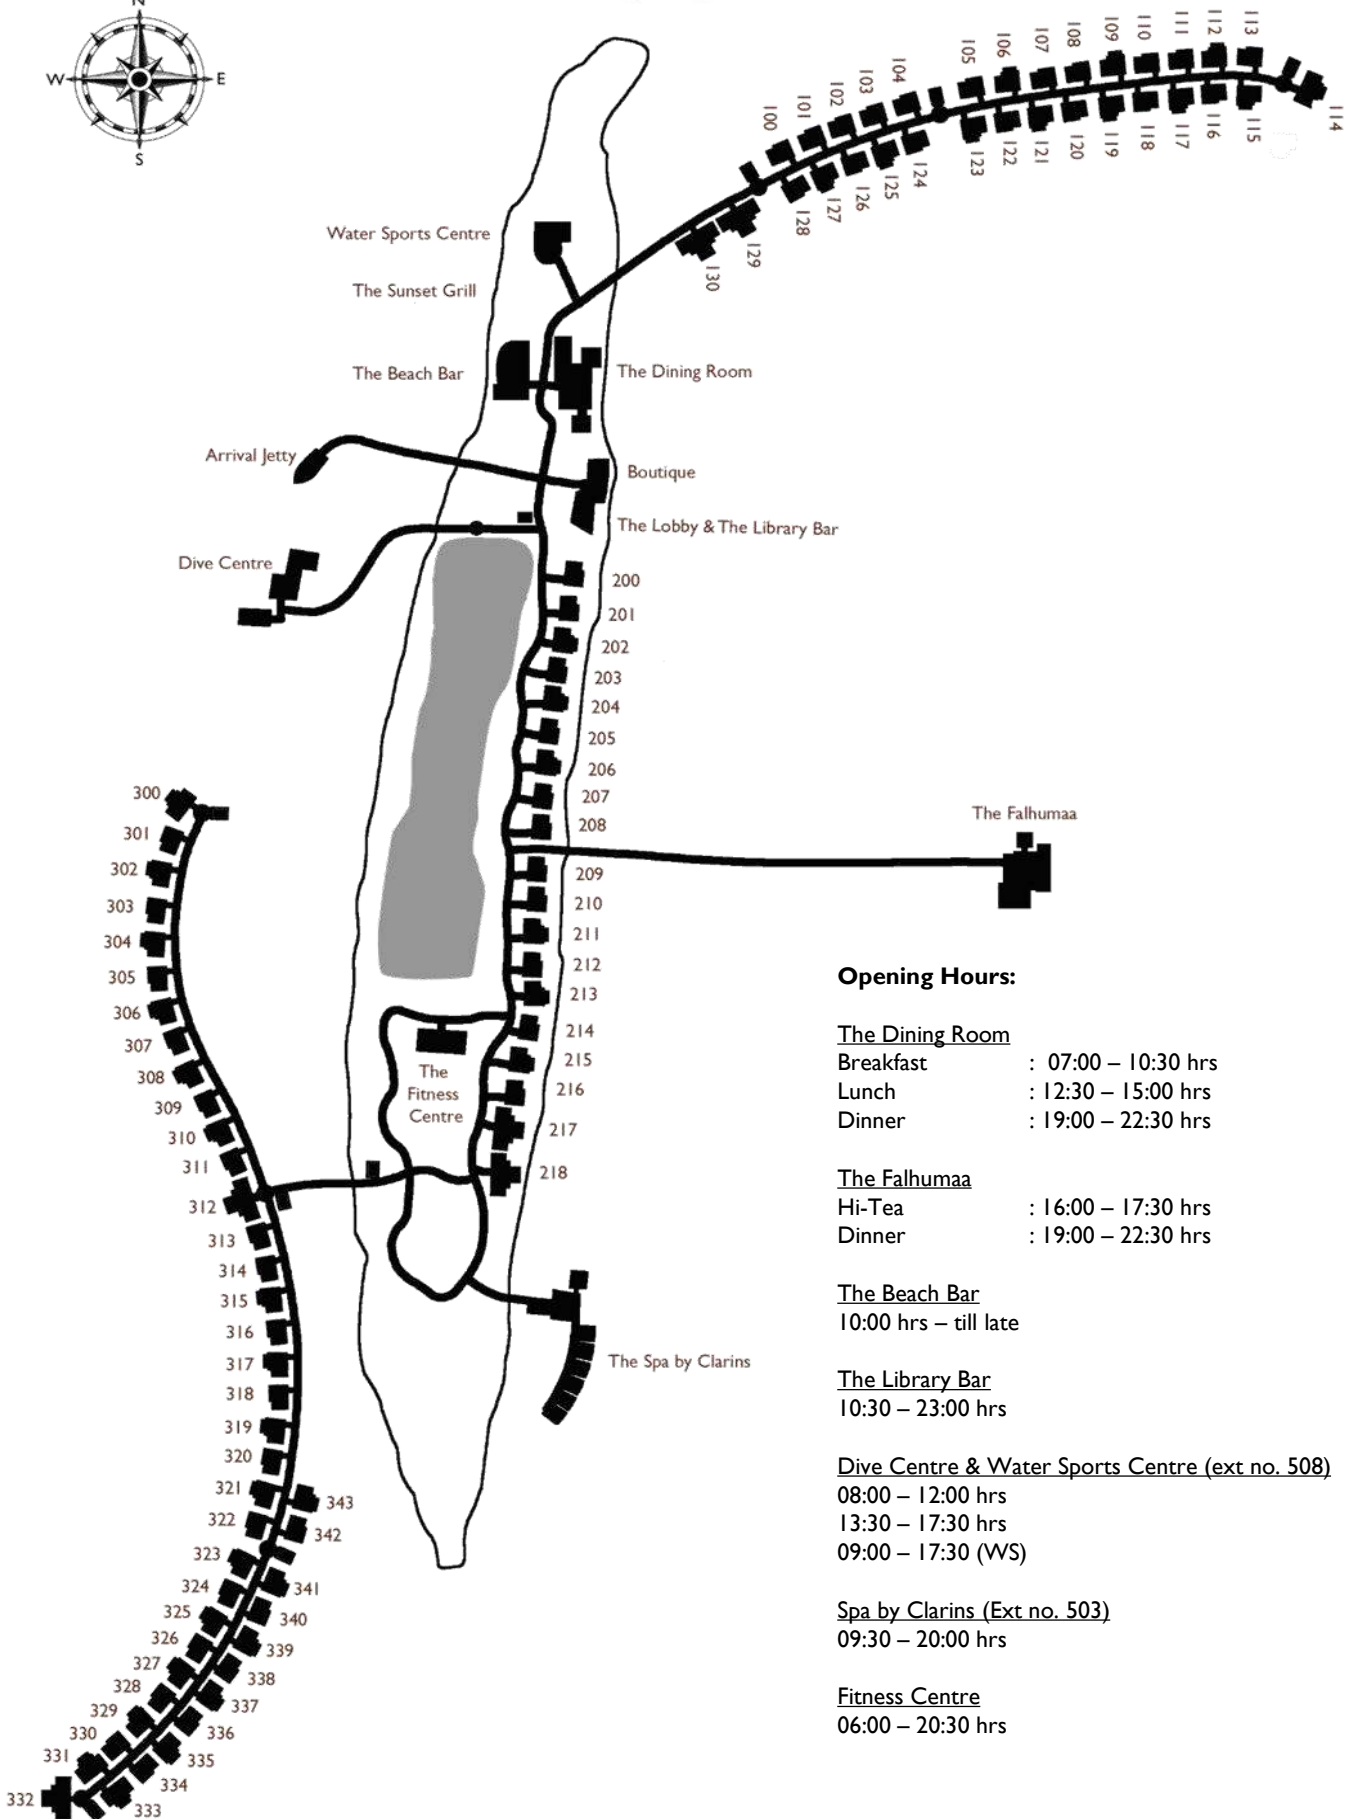

THE RESIDENCE

MALDIVES
Falhumaafushi

by *Cenizaro*

Opening Hours:

The Dining Room

Breakfast : 07:00 – 10:30 hrs
Lunch : 12:30 – 15:00 hrs
Dinner : 19:00 – 22:30 hrs

The Falhuraa

Hi-Tea : 16:00 – 17:30 hrs
Dinner : 19:00 – 22:30 hrs

The Beach Bar

10:00 hrs – till late

The Library Bar

10:30 – 23:00 hrs

Dive Centre & Water Sports Centre (ext no. 508)

08:00 – 12:00 hrs
13:30 – 17:30 hrs
09:00 – 17:30 (WS)

Spa by Clarins (Ext no. 503)

09:30 – 20:00 hrs

Fitness Centre

06:00 – 20:30 hrs