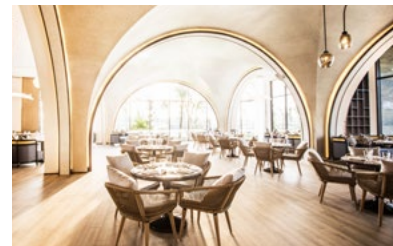

LANTERN RESTAURANT LEVEL 1 - HOTEL BUILDING

AN RESTAURANT LEVEL 9 - HOTEL BUILDING

3-BEDROOM VILLAS

LATITUDE ROOFTOP BAR LEVEL 9 - HOTEL BUILDING

Food & Beverage service

Restaurant/Bar	RESTAURANT			BAR		
	An Restaurant	Cocoon Restaurant	Lantern Restaurant	Lobby Lounge	Latitude Rooftop Bar	Pool Bar
Location	Level 1	Level 1	Level 1	Level 1	Level 9	By the pool
Opening Hour	11:00 - 23:00	6:00 - 10:30 12:00 - 14:00 6:00 - 22:00	6:00 - 22:00	8:00 - 23:00	16:00 - 23:00	9:00 - 22:00 (summer) 9:00 - 20:00 (winter)
Category	À la carte	International Buffet	International Buffet	Drinks & light snacks	Drinks & light snacks	Drinks & light snacks