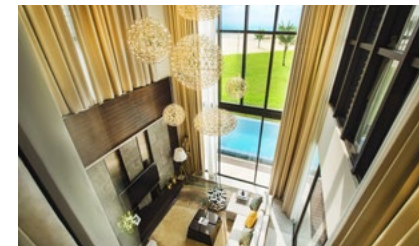

3-BEDROOM VILLAS