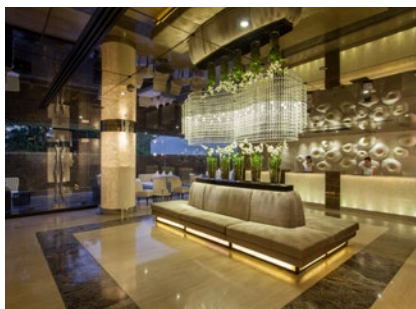

FOOD AND BEVERAGE

VENUE	TYPE OF CUISINE	CAPACITY (SEATS)	OPENING HOURS	LOCATION
Oceana	Seafood, Thai and international cuisines	112	06:30 - 10:30 / 12:00 - 15:00 / 18:00 - 23:00 / A la carte 06:30 - 23:00	Lobby level
Ruffino Restaurant & Lounge	Italian inspired cuisine and comfort food	80	12:00 - 15:00 / 18:00 - 23:00 / Lounge 09:00 - 23:00 (Lunch is served on weekends and public holidays)	Rooftop
Espresso	Pastries, snacks and refreshments	38	08:00 - 23:00	Lobby
In-room dining	Thai and international cuisines	-	06:00 - 22:30	All guestrooms

MEETINGS AND EVENTS

VENUE	LOCATION	AREA (M²)	SIZE (M X M)	CEILING (M)	CLASSROOM	THEATRE	COCKTAIL	BANQUET	CABARET
Phratamnak room	Building B	189	13.7 x 13.8	2.6	66	140	140	120	50
Espresso meeting room	Next to Espresso	77.3	13.1 x 5.9	2.7	42	60	60	48	15
Breeze	Beachfront	240	6.9 x 42	2.5	-	-	130	70	-