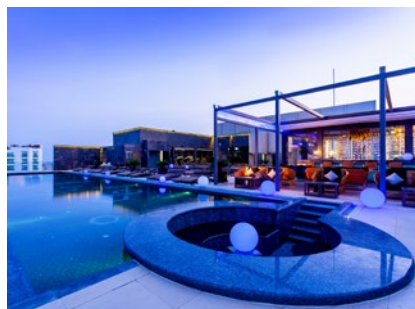

FOOD AND BEVERAGE

VENUE	TYPE OF CUISINE	CAPACITY (SEATS)	OPENING HOURS	LOCATION
Oceana	Seafood, Thai and international cuisines	112	06:30 - 10:30 / 12:00 - 15:00 / 18:00 - 23:00 / A la carte 06:30 - 23:00	Lobby level
Ruffino Restaurant & Lounge	Italian inspired cuisine and comfort food	80	12:00 - 15:00 / 18:00 - 23:00 / Lounge 09:00 - 23:00 (Lunch is served on weekends and public holidays)	Rooftop
Espresso	Pastries, snacks and refreshments	38	08:00 - 23:00	Lobby
In-room dining	Thai and international cuisines	-	06:00 - 22:30	All guestrooms

MEETINGS AND EVENTS

VENUE	LOCATION	AREA (M²)	SIZE (M X M)	CEILING (M)	CLASSROOM	THEATRE	COCKTAIL	BANQUET	CABARET
Phratamnak room	Building B	189	13.7 x 13.8	2.6	66	140	140	120	50
Espresso meeting room	Next to Espresso	77.3	13.1 x 5.9	2.7	42	60	60	48	15
Breeze	Beachfront	240	6.9 x 42	2.5	-	-	130	70	-